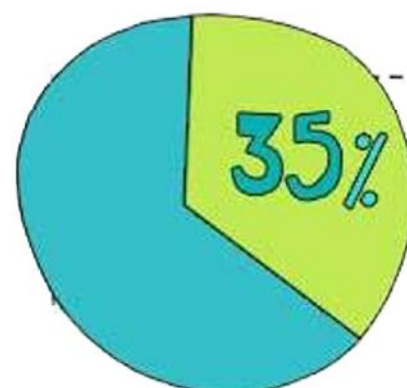

Desk Lamp & Light Switch

LIGHTS OFF COST **NOTHING**
LIGHTS ON COST **\$\$\$**

LIGHTING EQUALS **35%** OF ELECTRICITY USAGE IN U.S. OFFICES

USING **NATURAL DAYLIGHT** CAN REDUCE LIGHTING EXPENSES BY **10 - 40%**

LIGHTS OFF **365 DAYS** FOR **10 MINUTES** EQUALS CONTINUOUS LIGHTING FOR **5 DAYS**

DESKLAMPS USE MUCH LESS POWER THAN OVERHEAD LIGHTS

=

1/3 OF ALL LIGHTING IN THE U.S. IS WASTED GENERATING **14.1 MILLION TONS** OF **CO2** PER YEAR