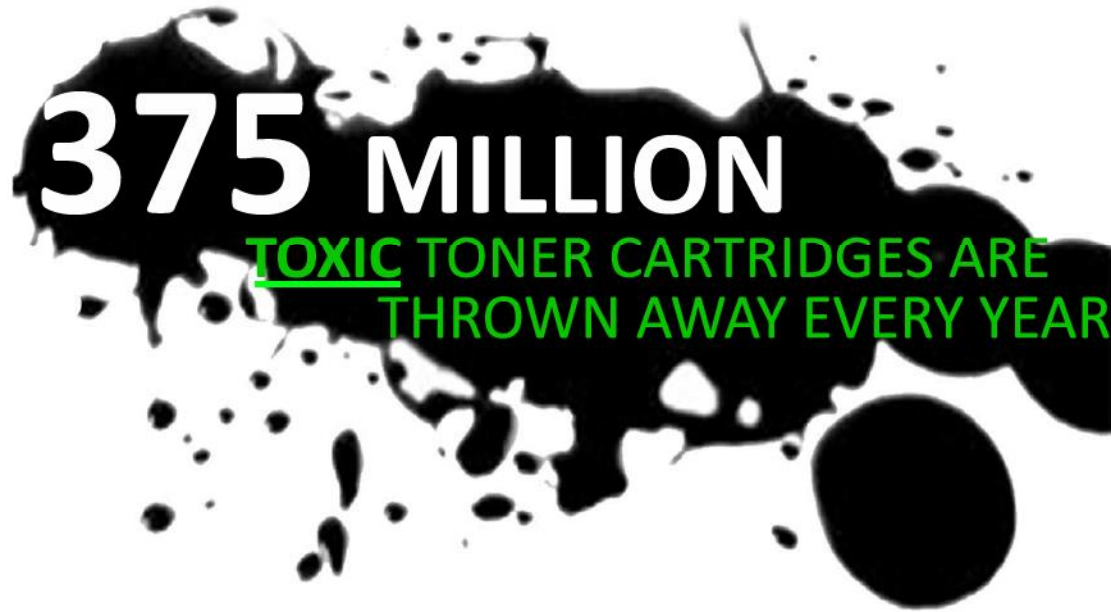

Printers

Recycle your toner by taking it to the Toner Drop-Off!

COLOR PRINTING IS **10 TIMES MORE** EXPENSIVE THAN BLACK & WHITE

375 MILLION

TOXIC TONER CARTRIDGES ARE THROWN AWAY EVERY YEAR

TONER HAS BEEN CLASSIFIED AS CARCINOGENIC BY THE INTERNATIONAL AGENCY FOR RESEARCH ON **CANCER!**